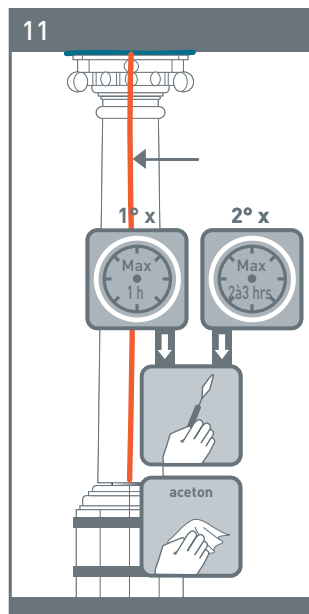

INSTALLATION OF HALF COLUMNS

Full warranty coverage if provided instructions have been followed to the letter.

01 ADHESIVES

02 INSTALLATION

MADE IN EU

nv ORAC sa

Biekorfstraat 32, B-8400 Ostend, Belgium

Tel: +32 59 80 32 52 - Fax: +32 59 80 28 10