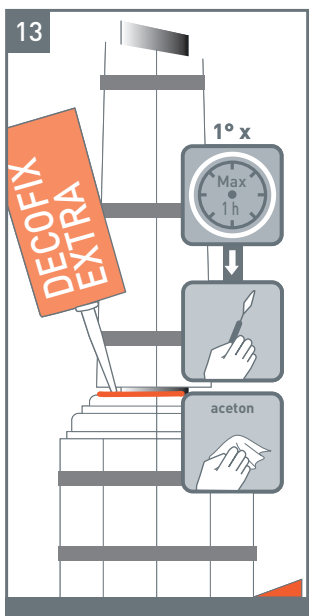

INSTALLATION OF HALF COLUMNS

Full warranty coverage if provided instructions have been followed to the letter.

01 ADHESIVES

02 INSTALLATION

MADE IN EU

nv ORAC sa

Biekorfstraat 32, B-8400 Ostend, Belgium

Tel: +32 59 80 32 52 - Fax: +32 59 80 28 10