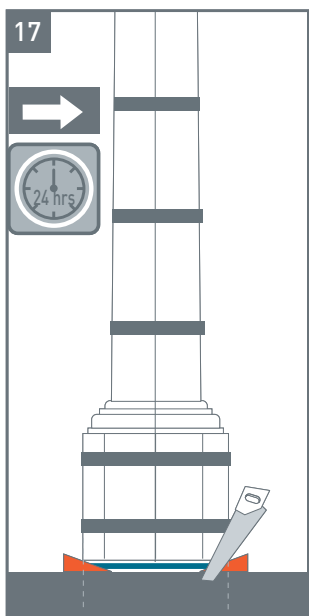

INSTALLATION OF HALF COLUMNS

Full warranty coverage if provided instructions have been followed to the letter.

01 ADHESIVES

02 INSTALLATION

MADE IN EU

nv ORAC sa

Biekorfstraat 32, B-8400 Ostend, Belgium

Tel: +32 59 80 32 52 - Fax: +32 59 80 28 10