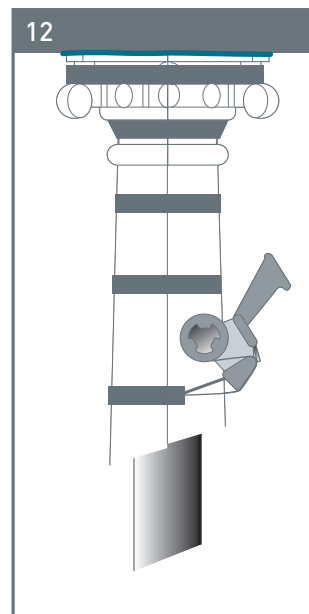

INSTALLATION OF HALF COLUMNS

Full warranty coverage if provided instructions have been followed to the letter.

01 ADHESIVES

02 INSTALLATION

MADE IN EU

nv ORAC sa

Biekorfstraat 32, B-8400 Ostend, Belgium

Tel: +32 59 80 32 52 - Fax: +32 59 80 28 10