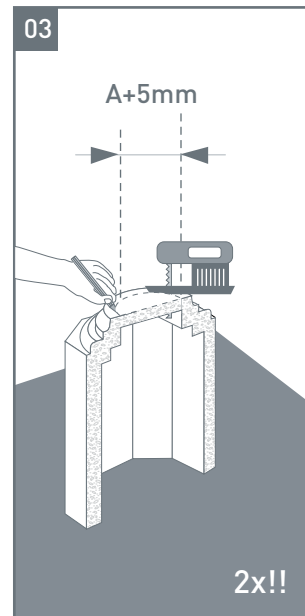

INSTALLATION OF HALF COLUMNS

Full warranty coverage if provided instructions have been followed to the letter.

01 ADHESIVES

02 INSTALLATION

MADE IN EU

nv ORAC sa

Biekorfstraat 32, B-8400 Ostend, Belgium

Tel: +32 59 80 32 52 - Fax: +32 59 80 28 10