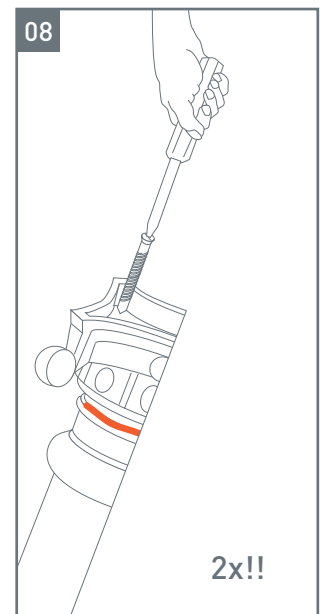

INSTALLATION OF HALF COLUMNS

Full warranty coverage if provided instructions have been followed to the letter.

01 ADHESIVES

02 INSTALLATION

MADE IN EU

nv ORAC sa

Biekorfstraat 32, B-8400 Ostend, Belgium

Tel: +32 59 80 32 52 - Fax: +32 59 80 28 10