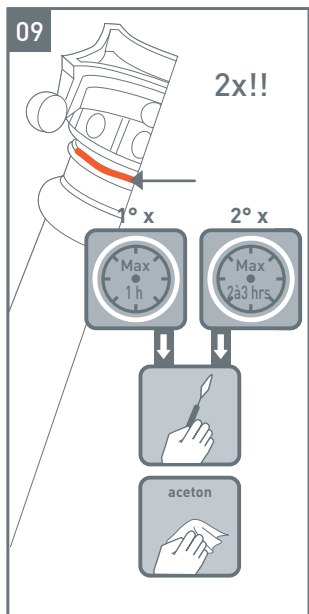

INSTALLATION OF HALF COLUMNS

Full warranty coverage if provided instructions have been followed to the letter.

01 ADHESIVES

02 INSTALLATION

MADE IN EU

nv ORAC sa

Biekorfstraat 32, B-8400 Ostend, Belgium

Tel: +32 59 80 32 52 - Fax: +32 59 80 28 10