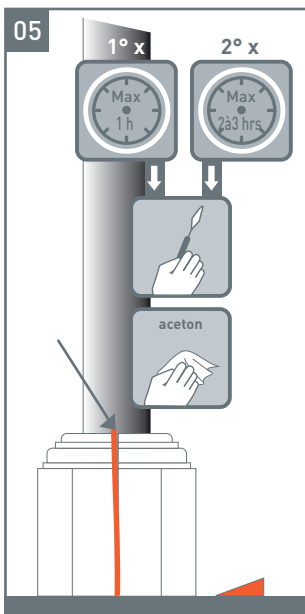

INSTALLATION OF HALF COLUMNS

Full warranty coverage if provided instructions have been followed to the letter.

01 ADHESIVES

02 INSTALLATION

MADE IN EU

nv ORAC sa

Biekorfstraat 32, B-8400 Ostend, Belgium

Tel: +32 59 80 32 52 - Fax: +32 59 80 28 10