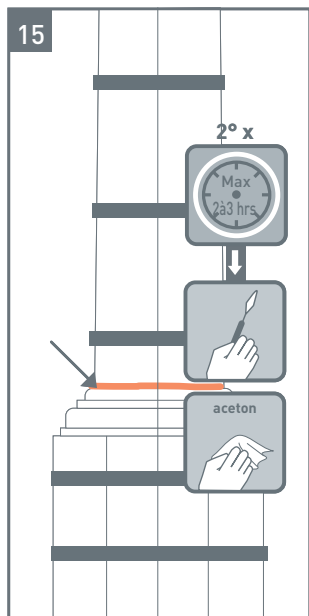

INSTALLATION OF HALF COLUMNS

Full warranty coverage if provided instructions have been followed to the letter.

01 ADHESIVES

02 INSTALLATION

MADE IN EU

nv ORAC sa

Biekorfstraat 32, B-8400 Ostend, Belgium

Tel: +32 59 80 32 52 - Fax: +32 59 80 28 10