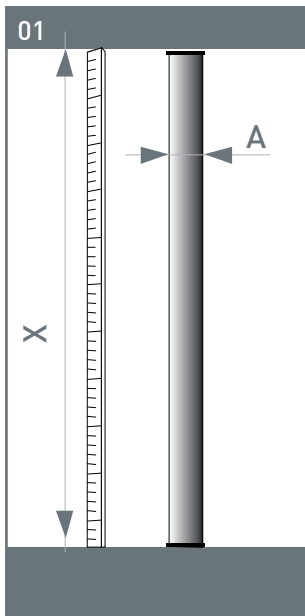

INSTALLATION OF HALF COLUMNS

Full warranty coverage if provided instructions have been followed to the letter.

01 ADHESIVES

02 INSTALLATION

MADE IN EU

nv ORAC sa

Biekorfstraat 32, B-8400 Ostend, Belgium

Tel: +32 59 80 32 52 - Fax: +32 59 80 28 10