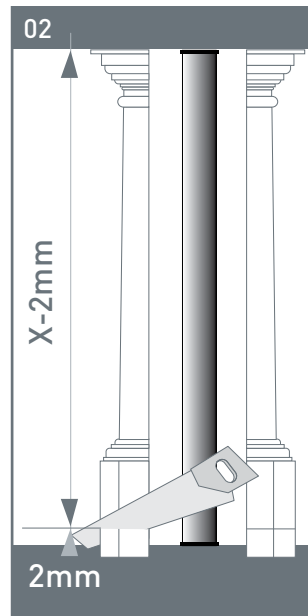

INSTALLATION OF HALF COLUMNS

Full warranty coverage if provided instructions have been followed to the letter.

01 ADHESIVES

02 INSTALLATION

MADE IN EU

nv ORAC sa

Biekorfstraat 32, B-8400 Ostend, Belgium

Tel: +32 59 80 32 52 - Fax: +32 59 80 28 10