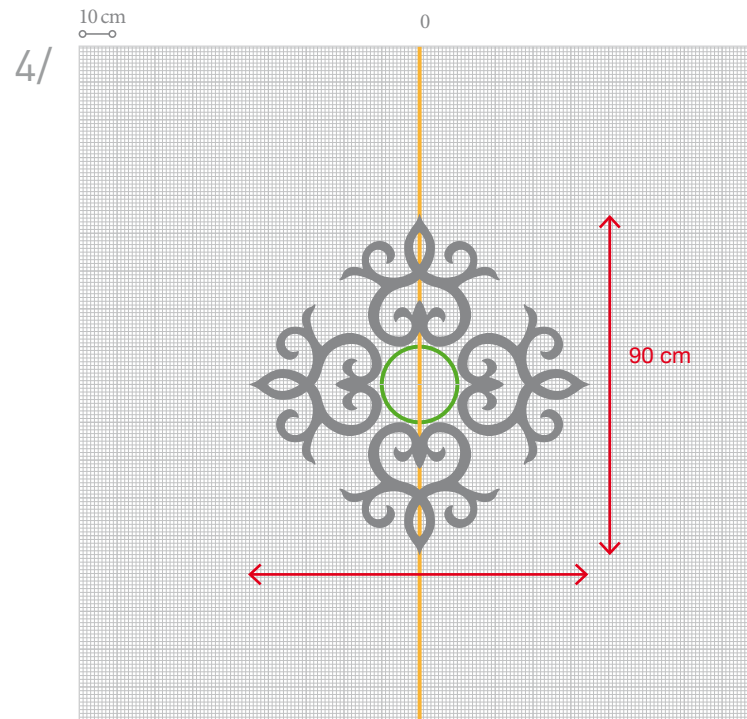

## SCALA **G71**

PUROTOUCH®  
Dimensions: 42,5 x 35 x 1,5 cm

DARING DIMENSIONS  
DESIGNED BY **U**

ULF MORITZ

FOR  
**ORAC**  
DECOR

SCALE 1/20  
 INNER CIRCLE Ø 20 CM  
 SCALA ELEMENTS: 4 UNITS

FOLLOW THESE STEPS TO COMPLETE  
 THE FIGURE PICTURED ON THE LEFT

DecoFix Pro

1/

2/

SCALE 1/20  
INNER CIRCLE Ø 84 CM  
SCALA ELEMENTS: **9 UNITS**

FOLLOW THESE STEPS TO COMPLETE  
THE FIGURE PICTURED ON THE LEFT

DecoFix Pro

3/

4/

# SCALA DIAMONDS

OTHER INSPIRING PROJECTS

∅ 40 cm  
SCALE 100%

∅ 40 cm  
SCALE 100%

∅ 20 cm