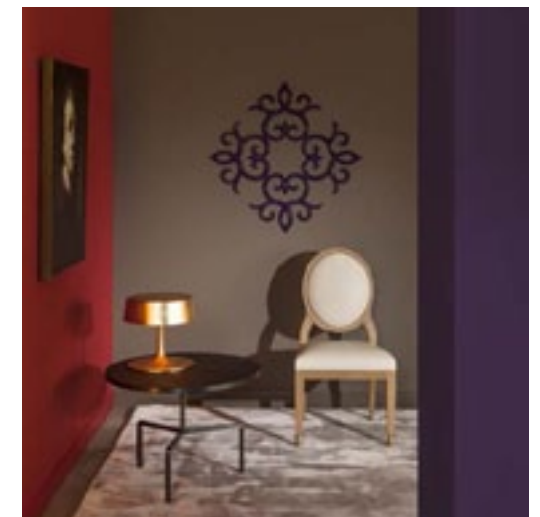

SCALE 1/20
INNER CIRCLE Ø 20 CM
SCALA ELEMENTS: 4 UNITS

FOLLOW THESE STEPS TO COMPLETE
THE FIGURE PICTURED ON THE LEFT

DecoFix Pro