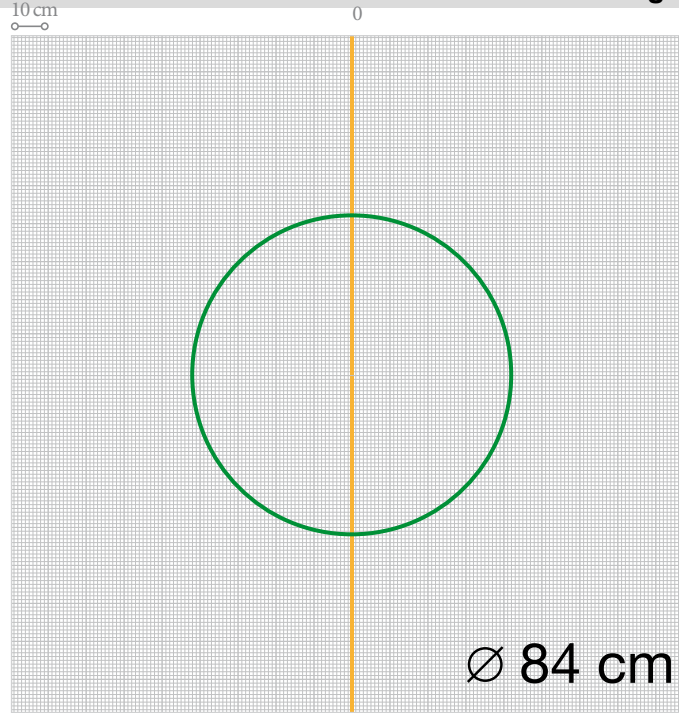

## SCALA **G71**

PUROTOUCH®  
Dimensions: 42,5 x 35 x 1,5 cm

DARING DIMENSIONS  
DESIGNED BY **U**

ULF MORITZ

FOR  
**ORAC**  
DECOR

SCALE 1/20  
 INNER CIRCLE Ø 20 CM  
 SCALA ELEMENTS: 4 UNITS

FOLLOW THESE STEPS TO COMPLETE  
 THE FIGURE PICTURED ON THE LEFT

DecoFix Pro

1/

2/

SCALE 1/20  
INNER CIRCLE Ø 84 CM  
SCALA ELEMENTS: **9 UNITS**

FOLLOW THESE STEPS TO COMPLETE  
THE FIGURE PICTURED ON THE LEFT

DecoFix Pro

3/

4/

# SCALA DIAMONDS

OTHER INSPIRING PROJECTS

∅ 40 cm  
SCALE 100%

∅ 40 cm  
SCALE 100%

∅ 20 cm