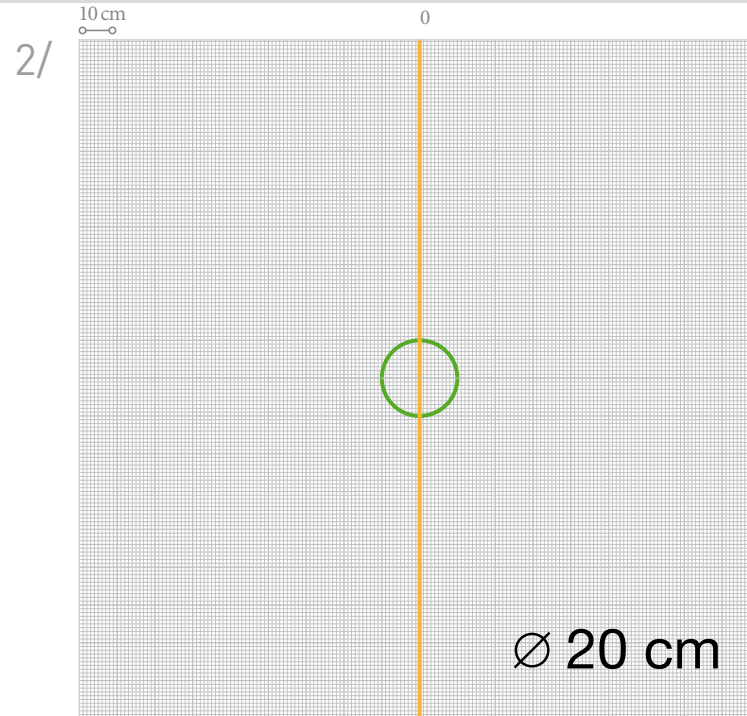

## SCALA **G71**

PUROTOUCH®  
Dimensions: 42,5 x 35 x 1,5 cm

DARING DIMENSIONS  
DESIGNED BY **U**

ULF MORITZ

FOR  
**ORAC**  
DECOR

SCALE 1/20  
 INNER CIRCLE Ø 20 CM  
 SCALA ELEMENTS: 4 UNITS

FOLLOW THESE STEPS TO COMPLETE  
 THE FIGURE PICTURED ON THE LEFT

DecoFix Pro

1/

2/

SCALE 1/20  
INNER CIRCLE Ø 84 CM  
SCALA ELEMENTS: **9 UNITS**

FOLLOW THESE STEPS TO COMPLETE  
THE FIGURE PICTURED ON THE LEFT

DecoFix Pro

3/

4/

# SCALA DIAMONDS

OTHER INSPIRING PROJECTS

∅ 40 cm  
SCALE 100%

∅ 40 cm  
SCALE 100%

∅ 20 cm