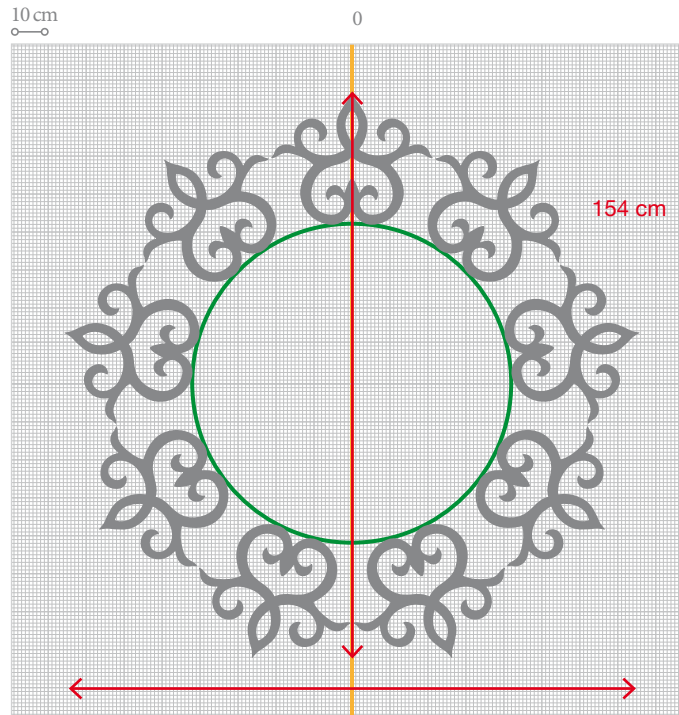

## SCALA **G71**

PUROTOUCH®  
Dimensions: 42,5 x 35 x 1,5 cm

DARING DIMENSIONS  
DESIGNED BY **U**

ULF MORITZ

FOR  
**ORAC**  
DECOR

SCALE 1/20  
 INNER CIRCLE Ø 20 CM  
 SCALA ELEMENTS: 4 UNITS

FOLLOW THESE STEPS TO COMPLETE  
 THE FIGURE PICTURED ON THE LEFT

DecoFix Pro

1/

2/

SCALE 1/20  
INNER CIRCLE Ø 84 CM  
SCALA ELEMENTS: **9 UNITS**

FOLLOW THESE STEPS TO COMPLETE  
THE FIGURE PICTURED ON THE LEFT

DecoFix Pro

3/

4/

# SCALA DIAMONDS

OTHER INSPIRING PROJECTS

∅ 40 cm  
SCALE 100%

∅ 40 cm  
SCALE 100%

∅ 20 cm