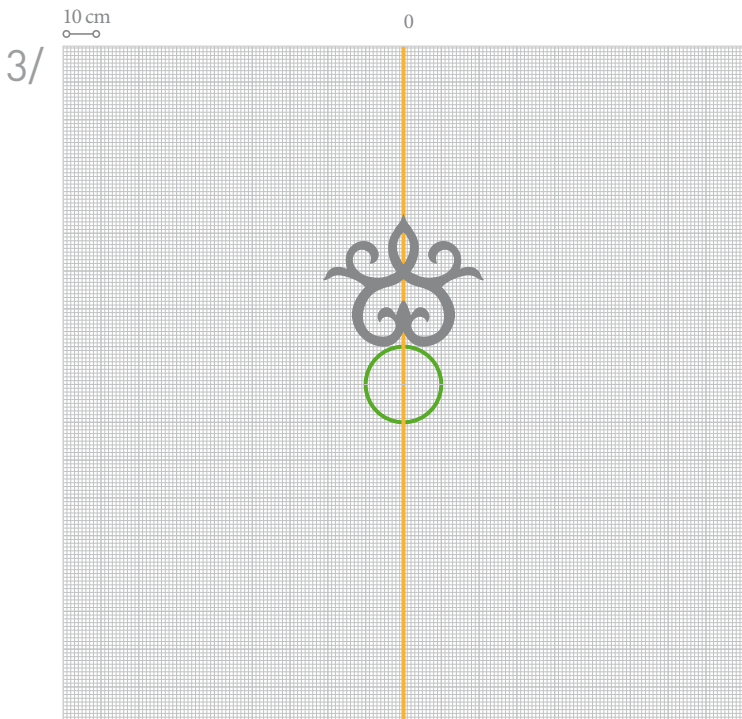

## SCALA **G71**

PUROTOUCH®  
Dimensions: 42,5 x 35 x 1,5 cm

DARING DIMENSIONS  
DESIGNED BY **U**

ULF MORITZ

FOR  
**ORAC**  
DECOR

SCALE 1/20  
 INNER CIRCLE Ø 20 CM  
 SCALA ELEMENTS: 4 UNITS

FOLLOW THESE STEPS TO COMPLETE  
 THE FIGURE PICTURED ON THE LEFT

DecoFix Pro

1/

2/

SCALE 1/20  
INNER CIRCLE Ø 84 CM  
SCALA ELEMENTS: **9 UNITS**

FOLLOW THESE STEPS TO COMPLETE  
THE FIGURE PICTURED ON THE LEFT

DecoFix Pro

3/

4/

# SCALA DIAMONDS

OTHER INSPIRING PROJECTS

∅ 40 cm  
SCALE 100%

∅ 40 cm  
SCALE 100%

∅ 20 cm