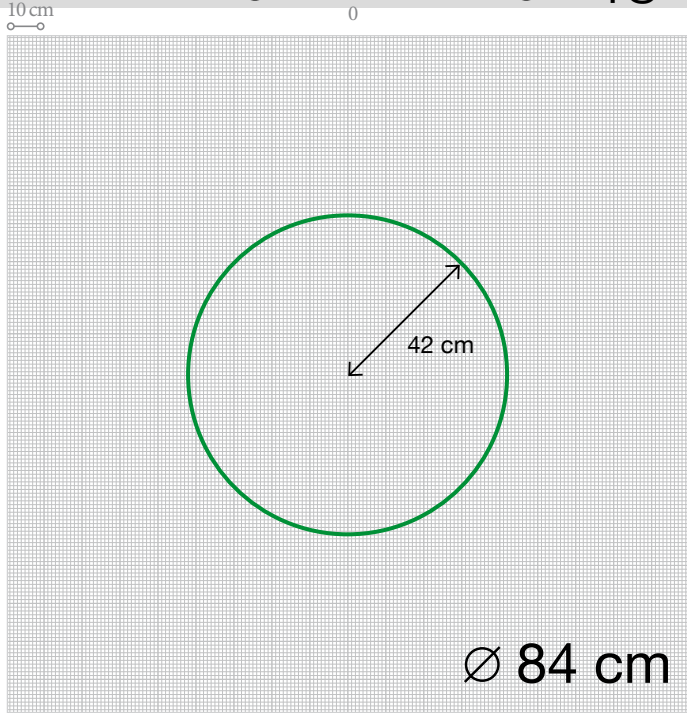

## SCALA **G71**

PUROTOUCH®  
Dimensions: 42,5 x 35 x 1,5 cm

DARING DIMENSIONS  
DESIGNED BY **U**

ULF MORITZ

FOR  
**ORAC**  
DECOR

SCALE 1/20  
 INNER CIRCLE Ø 20 CM  
 SCALA ELEMENTS: 4 UNITS

FOLLOW THESE STEPS TO COMPLETE  
 THE FIGURE PICTURED ON THE LEFT

DecoFix Pro

1/

2/

SCALE 1/20  
INNER CIRCLE Ø 84 CM  
SCALA ELEMENTS: **9 UNITS**

FOLLOW THESE STEPS TO COMPLETE  
THE FIGURE PICTURED ON THE LEFT

DecoFix Pro

3/

4/

# SCALA DIAMONDS

OTHER INSPIRING PROJECTS

∅ 40 cm  
SCALE 100%

∅ 40 cm  
SCALE 100%

∅ 20 cm