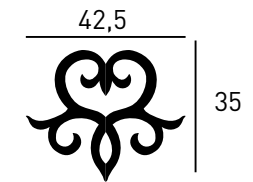

## SCALA **G71**

PUROTOUCH®  
Dimensions: 42,5 x 35 x 1,5 cm

DARING DIMENSIONS  
DESIGNED BY **U**

ULF MORITZ

FOR  
**ORAC**  
DECOR

SCALE 1/20  
 INNER CIRCLE Ø 20 CM  
 SCALA ELEMENTS: 4 UNITS

FOLLOW THESE STEPS TO COMPLETE  
 THE FIGURE PICTURED ON THE LEFT

DecoFix Pro

1/

2/

SCALE 1/20  
INNER CIRCLE Ø 84 CM  
SCALA ELEMENTS: **9 UNITS**

FOLLOW THESE STEPS TO COMPLETE  
THE FIGURE PICTURED ON THE LEFT

DecoFix Pro

3/

4/

# SCALA DIAMONDS

OTHER INSPIRING PROJECTS

∅ 40 cm  
SCALE 100%

∅ 40 cm  
SCALE 100%

∅ 20 cm