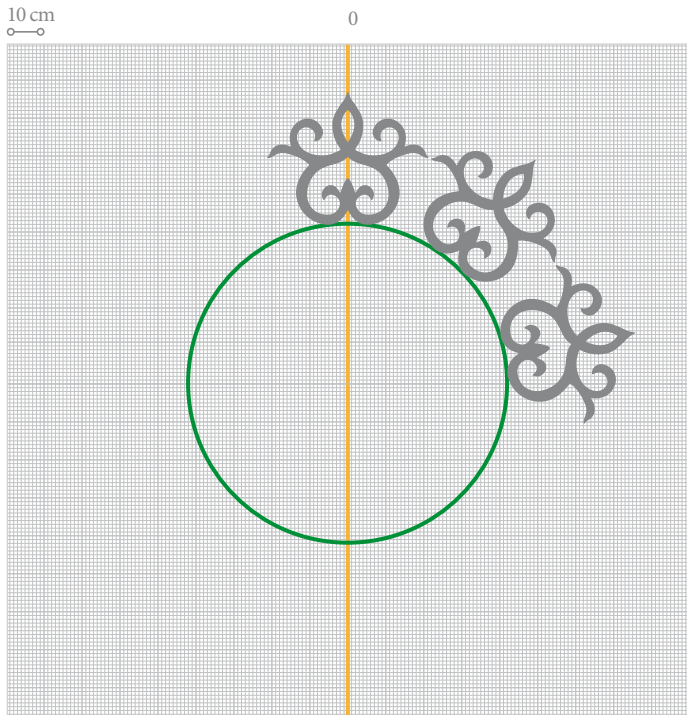

## SCALA **G71**

PUROTOUCH®  
Dimensions: 42,5 x 35 x 1,5 cm

DARING DIMENSIONS  
DESIGNED BY **U**

ULF MORITZ

FOR  
**ORAC**  
DECOR

SCALE 1/20  
 INNER CIRCLE Ø 20 CM  
 SCALA ELEMENTS: 4 UNITS

FOLLOW THESE STEPS TO COMPLETE  
 THE FIGURE PICTURED ON THE LEFT

DecoFix Pro

1/

2/

SCALE 1/20  
INNER CIRCLE Ø 84 CM  
SCALA ELEMENTS: **9 UNITS**

FOLLOW THESE STEPS TO COMPLETE  
THE FIGURE PICTURED ON THE LEFT

DecoFix Pro

3/

4/

# SCALA DIAMONDS

OTHER INSPIRING PROJECTS

∅ 40 cm  
SCALE 100%

∅ 40 cm  
SCALE 100%

∅ 20 cm