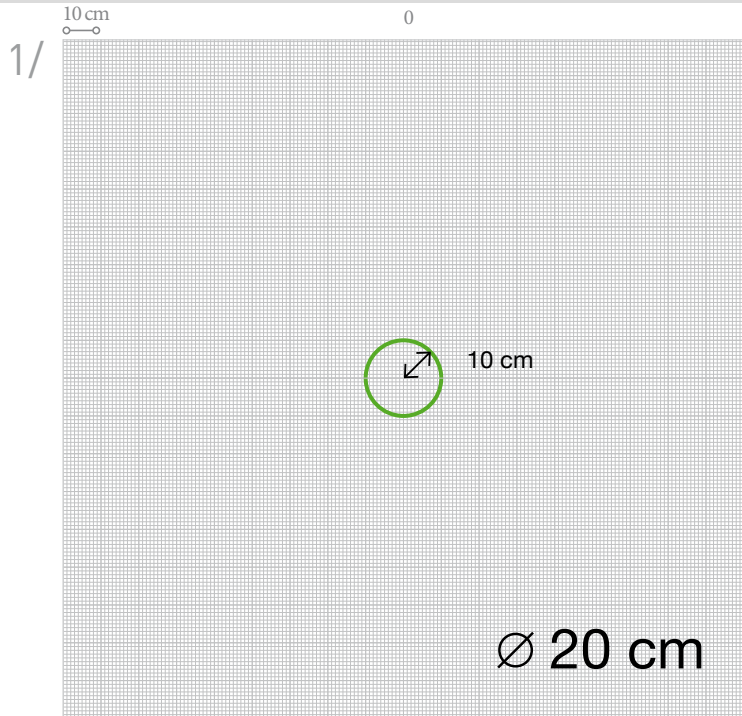

## SCALA **G71**

PUROTOUCH®  
Dimensions: 42,5 x 35 x 1,5 cm

DARING DIMENSIONS  
DESIGNED BY **U**

ULF MORITZ

FOR  
**ORAC**  
DECOR

SCALE 1/20  
 INNER CIRCLE Ø 20 CM  
 SCALA ELEMENTS: 4 UNITS

FOLLOW THESE STEPS TO COMPLETE  
 THE FIGURE PICTURED ON THE LEFT

DecoFix Pro

1/

2/

SCALE 1/20  
INNER CIRCLE Ø 84 CM  
SCALA ELEMENTS: **9 UNITS**

FOLLOW THESE STEPS TO COMPLETE  
THE FIGURE PICTURED ON THE LEFT

DecoFix Pro

3/

4/

# SCALA DIAMONDS

OTHER INSPIRING PROJECTS

∅ 40 cm  
SCALE 100%

∅ 40 cm  
SCALE 100%

∅ 20 cm